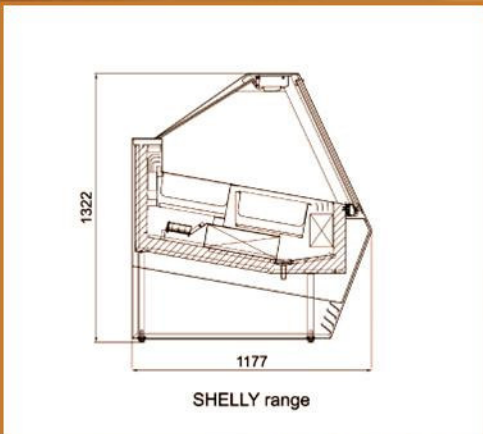

Gelato and pastry show cases