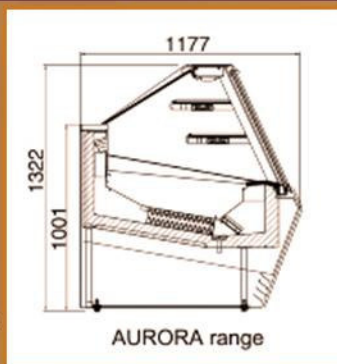

ตู้แช่ขนม เอ้าที่โรซ่า