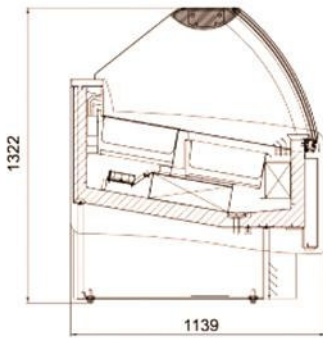

SUNNY range

Nice presentation in nice display!