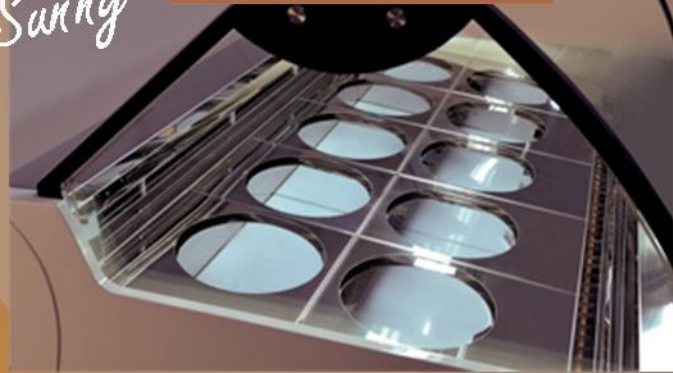

ดูสวยงามสะอาดหน้ารับประทาน

The pastry show cases of the Sunny series is the Musa

Card 8: Shelly show cases

The Sunny series is a good value choice. The visual is wide and your presentation will be clearly seen from all your customers.

MUSA range

SUNNY range

Nice presentation in nice display!

Card 8

easybesthailand.com

Displays for gelato and pastry studied from Italians gelato men. No mist formation along the glasses thanks to their inside resistance. Moreover the displays are provided with defrosting system consisting in a temporary total inversion of cycle with a comprehensive duration of 5 minutes. The eventually water that will forms during this operation comes collected in an appropriate vaporized tool and it is not necessary any operation to empty this water. It is an extremely professional product.