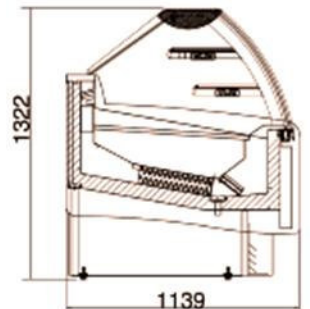

Sunny 12 flavors length 1282mm, 220volt, 1 ph
 Sunny 16 flavors length 1612mm, 220volt, 1 ph
 Sunny 18 flavors length 1777mm, 220volt, 1 ph
 Sunny 20 flavors length 1942mm, 380volt, 3 ph
 Sunny 24 flavors length 2272mm, 380volt, 3 ph
 Pastry Musa 1000 length 1282mm, 220volt, 1ph
 Pastry Musa 1500 length 1612mm, 220volt, 1ph
 Pastry Musa 2000 length 1942mm, 220volt, 1ph